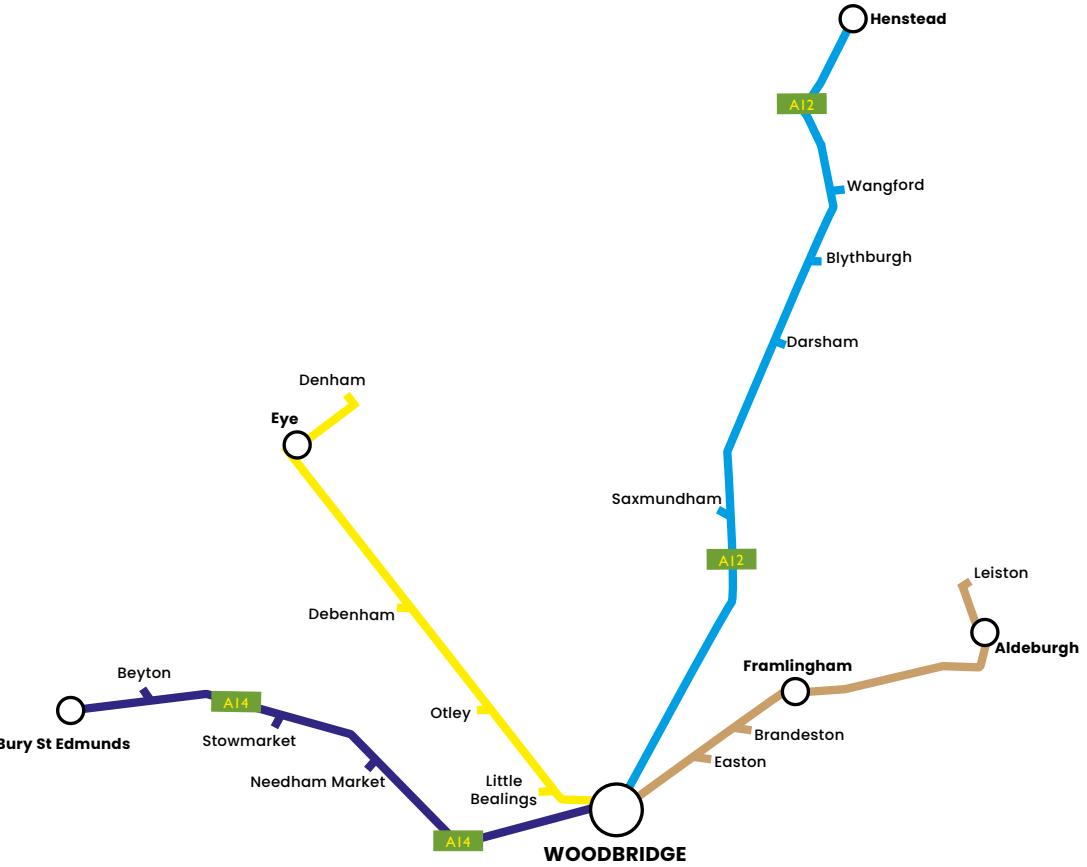

WOODBRIDGE
SCHOOL

Bus Routes

2024-25

Bus Routes – North East

Bus Routes – South West

Aldeburgh/Framlingham

Bures

Stop	Depart	Arrive		Cost (per day)
	Mon-Fri (am)	Mon-Thu (pm)	Fri (pm)	
Leiston (Library)	07:05	18:32	17:32	£11.80
Aldeburgh (Bowls Club)	07:16	18:21	17:21	£11.40
Framlingham (Bridge Street)	07:50	17:47	16:47	£10.10
Brandeston (The Queen Bus Stop)	08:00	17:37	16:37	£8.40
Easton (White Horse)	08:08	17:30	16:30	£7.80
Woodbridge School	08:25	17:15	16:15	£0.00
Woodbridge School Prep	08:30	17:05	16:05	£0.00

Stop	Depart	Arrive		Cost (per day)
	Mon-Fri (am)	Mon-Thu (pm)	Fri (pm)	
Assington (The Lodge)	07:10	18:35	17:35	£12.50
Bures (Three Horseshoes Pub)	07:20	18:24	17:24	£12.50
Nayland (Bear St / Dr Surgery Bus Stop)	07:34	18:10	17:10	£11.90
Woodbridge School	08:25	17:15	16:15	£0.00
Woodbridge School Prep	08:30	17:05	16:05	£0.00

Ipswich

Manningtree

Stop	Depart	Arrive		Cost (per day)
	Mon-Fri (am)	Mon-Thu (pm)	Fri (pm)	
Norwich Rd (Barack Corner Bus Stop)	07:25	18:08	17:08	£7.50
St Edmunds Rd (Henley Rd Junction)	07:30	17:57	16:57	£7.40
Park Rd	07:34	17:53	16:53	£7.40
Colchester Rd (Baptist Church)	07:37	17:49	16:49	£7.10
Hospital (Heath Rd Bus Stop)	07:50	17:42	16:42	£6.90
Foxhall Rd (Golf Hotel Bus Stop)	07:55	17:40	16:40	£6.60
Ropes Drive (Alice Grange)	08:10	17:25	16:27	£5.30
Woodbridge School	08:25	17:15	16:15	£0.00
Woodbridge School Prep	08:30	17:05	16:05	£0.00

Stop	Depart	Arrive		Cost (per day)
	Mon-Fri (am)	Mon-Thu (pm)	Fri (pm)	
Great Bromley (St Georges School)	07:05	18:28	17:28	£11.60
Manningtree 1 (Lawford/Cox's Hill)	07:20	18:16	17:16	£11.60
Manningtree 2 (Mistley Church)	07:24	18:12	17:12	£11.40
Stutton (Kings Head)	07:40	18:03	16:54	£9.00
Holbrook (Compasses)	07:45	17:50	16:50	£8.80
Freston, The Boot	07:51	17:45	16:45	£8.70
Waitrose, Ransomes Europark	08:04	17:33	16:33	£7.60
Martlesham Eagles Way (Valiant Rd Bus Stop)	08:15	17:23	16:23	£5.50
Woodbridge School	08:25	17:15	16:15	£0.00
Woodbridge School Prep	08:30	17:05	16:05	£0.00