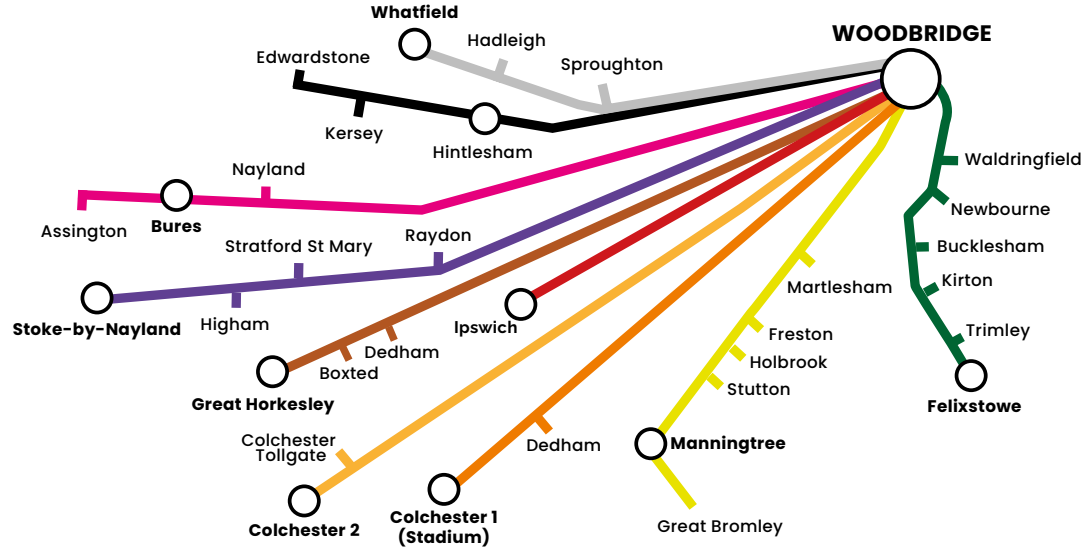

WOODBRIDGE
SCHOOL

Bus Routes

2024-25

Bus Routes – North East

Bus Routes – South West

Aldeburgh/Framlingham

Bures

Stop	Depart	Arrive		Cost (per day)
	Mon-Fri (am)	Mon-Thu (pm)	Fri (pm)	
Leiston (Library)	07:05	18:32	17:32	£11.80
Aldeburgh (Bowls Club)	07:16	18:21	17:21	£11.40
Framlingham (Bridge Street)	07:50	17:47	16:47	£10.10
Brandeston (The Queen Bus Stop)	08:00	17:37	16:37	£8.40
Easton (White Horse)	08:08	17:30	16:30	£7.80
Woodbridge School	08:25	17:15	16:15	£0.00
Woodbridge School Prep	08:30	17:05	16:05	£0.00

Stop	Depart	Arrive		Cost (per day)
	Mon-Fri (am)	Mon-Thu (pm)	Fri (pm)	
Assington (The Lodge)	07:10	18:35	17:35	£12.50
Bures (Three Horseshoes Pub)	07:20	18:24	17:24	£12.50
Nayland (Bear St / Dr Surgery Bus Stop)	07:34	18:10	17:10	£11.90
Woodbridge School	08:25	17:15	16:15	£0.00
Woodbridge School Prep	08:30	17:05	16:05	£0.00

Bury St Edmunds

Stop	Depart	Arrive		Cost (per day)
	Mon-Fri (am)	Mon-Thu (pm)	Fri (pm)	
Bury St. Edmunds (St Marys Square)	07:05	18:35	17:35	£13.20
Beyton Green	07:15	18:25	17:25	£11.90
Stowmarket (Tesco)	07:35	18:00	17:00	£11.30
Needham Market (The Swan)	07:50	17:50	16:50	£9.90
Woodbridge School	08:25	17:15	16:15	£0.00
Woodbridge School Prep	08:30	17:05	16:05	£0.00

Stop	Depart	Arrive		Cost (per day)
	Mon-Fri (am)	Mon-Thu (pm)	Fri (pm)	
Great Bromley (St Georges School)	07:05	18:28	17:28	£11.60
Manningtree 1 (Lawford/Cox's Hill)	07:20	18:16	17:16	£11.60
Manningtree 2 (Mistley Church)	07:24	18:12	17:12	£11.40
Stutton (Kings Head)	07:40	18:03	16:54	£9.00
Holbrook (Compasses)	07:45	17:50	16:50	£8.80
Freston, The Boot	07:51	17:45	16:45	£8.70
Waitrose, Ransomes Europark	08:04	17:33	16:33	£7.60
Martlesham Eagles Way (Valiant Rd Bus Stop)	08:15	17:23	16:23	£5.50
Woodbridge School	08:25	17:15	16:15	£0.00
Woodbridge School Prep	08:30	17:05	16:05	£0.00