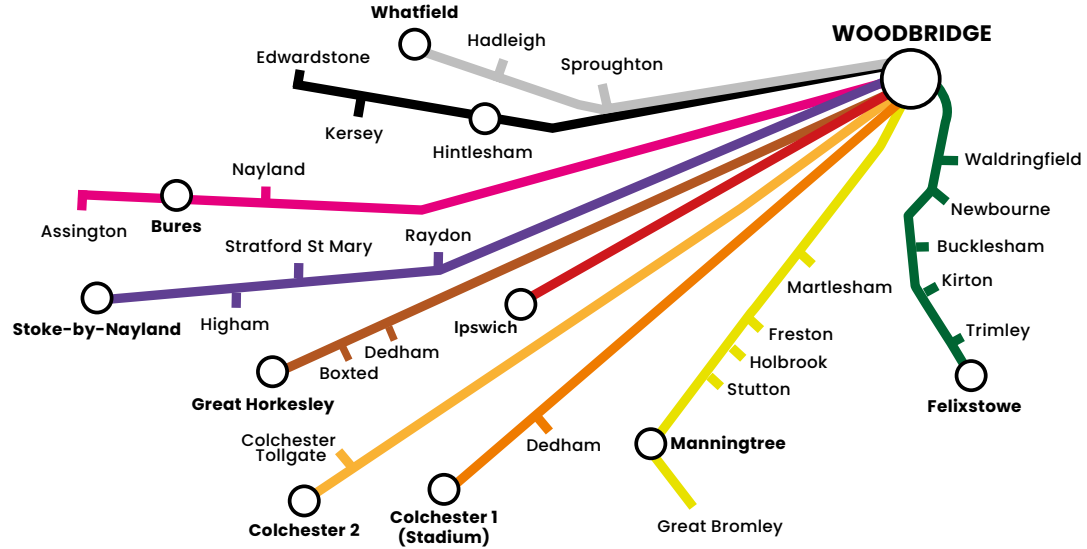

WOODBRIDGE  
SCHOOL

# Bus Routes

**2024-25**

# Bus Routes – North East

# Bus Routes – South West

- Key:
- Aldeburgh/Framlingham
  - Bury St Edmunds
  - Eye
  - Henstead

- Key:
- Bures
  - Colchester 1
  - Colchester 2
  - Felixstowe
  - Great Horkesley
  - Hintlesham
  - Ipswich
  - Manningtree
  - Stoke-by-Nayland
  - Whatfield