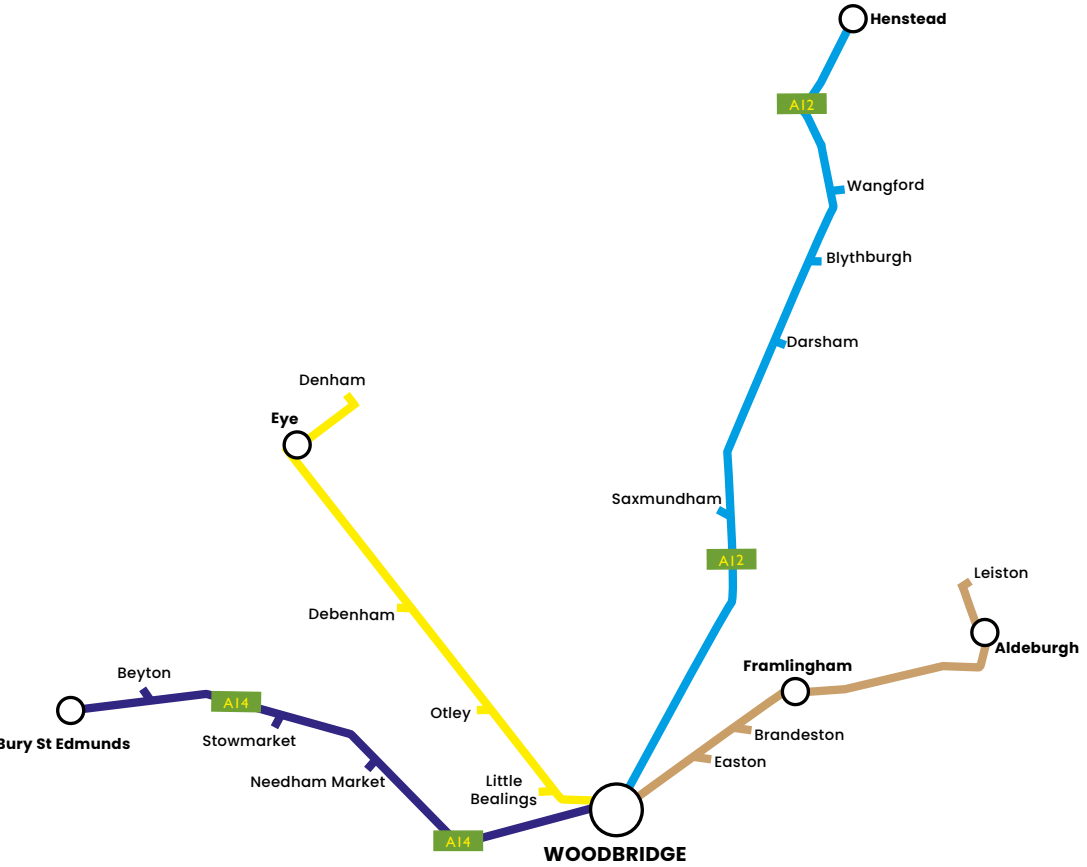

# Bus Routes

**2024-25**

# Bus Routes – North East

# Bus Routes – South West

- Key:
- Aldeburgh/Framlingham
  - Bury St Edmunds
  - Eye
  - Henstead

- Key:
- Bures
  - Colchester 1
  - Colchester 2
  - Felixstowe
  - Great Horkesley
  - Hintlesham
  - Ipswich
  - Manningtree
  - Stoke-by-Nayland
  - Whatfield